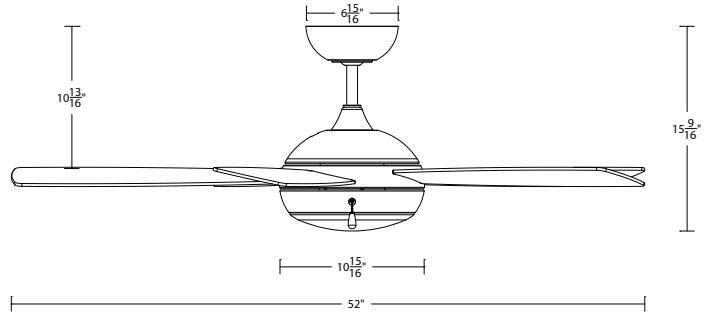

DISC

F-002L

52" Ceiling Fan

WAC FANS LIMITED

PRODUCT DESCRIPTION

Make a statement with Disc, an updated twist on a classic style. The bold, round shape of the body and smooth asymmetrical blades are accompanied by the familiar beaded fan speed and light chains, creating a model that is equal parts refreshing and recognizable.

SPECIFICATIONS

Construction:	Steel, Plywood
Blade:	12° Pitch, 52" sweep
Downrod:	3/4"W X 4.5"H included
Mounting Slope:	Up to 30°
Wire:	80"
Hanging Weight:	18 lbs
Total Power:	52W
Standards:	Title 24 Compliant, Title 20 Compliant, Energy Star Rated, ETL, C-ETL
Motor Type:	DC-120 x 15

NOTE: Recommended maximum downrod length of 72" with 80" lead wire