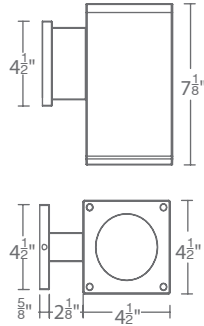

LED Wall Mounts

Fixture Type:

Catalog Number:

Project:

Location:

PRODUCT DESCRIPTION

The latest energy efficient LED technology in an appealing cubical profile delivers accent and wall wash lighting. Comes in various light distribution and beam angle options.

FEATURES

- High performance exterior rated LED wall mount light
- Fixture can install upside down to alter light distribution
- Solid aluminum construction
- 5 year warranty

SPECIFICATIONS

1. **Input:** Universal voltage 120V - 277VAC, 50/60Hz
2. **Dimming:** Electronic low voltage (ELV) : 100% - 5%
   0-10V: 100% - 1%
3. **Light Source:** High output 3 Step Mac Adam Ellipse COB
   Rated life of 60,000 hours at L70
4. **Finish:** Electrostatically powder coated, white, black, bronze and graphite
5. **Standards:** IP65 rated, UL & cUL wet location listed, Energy Star® 2.2 rated Title 24 JA8-2016 Compliant
6. **Operating Temp:** -13°F to 122°F (-25°C to 50°C)

ORDERING NUMBER

Diameter	Watt	Beam	Beam Angle	Color Temp	CRI	Reference Output¹ Lumen	CBCP	Efficacy (lm/w)	Light Distribution	Finish					
DC-WS05	5"	25W	S Straight up or down	16°	927S	2700K	90	1825	10050	73		BK Black WT White BZ Bronze GH Graphite			
					827S	2700K	85	2190	12057	88					
					930S	3000K	90	1895	10427	76					
					830S	3000K	85	2300	12644	92					
					835S	3500K	85	2350	12937	94					
			840S	4000K	85	2375	13062	95							
			N Straight up or down	25°	927S	2700K	90	1810	5280	72					
					827S	2700K	85	2170	6335	87					
					930S	3000K	90	1880	5478	75					
					830S	3000K	85	2275	6643	91					
					835S	3500K	85	2330	6797	93					
			840S	4000K	85	2350	6863	94							
			DC-WS0517	5"	17W	F Straight up or down	33°	927S	2700K	90	1900		4515	76	
								827S	2700K	85	2280		5417	91	
								930S	3000K	90	1970		4685	79	
830S	3000K	85						2390	5681	96					
835S	3500K	85						2445	5812	98					
840S	4000K	85	2470	5870	99										
F Away from the wall	N/A	927A	2700K	90	2000		80								
		827A	2700K	85	2400		96								
		930A	3000K	90	2075	N/A	83								
		830A	3000K	85	2520		101								
		835A	3500K	85	2575		103								
840A	4000K	85	2600		104										
F Towards the wall	N/A	927B	2700K	90	2000		80								
		827B	2700K	85	2400		96								
		930B	3000K	90	2075	N/A	83								
		830B	3000K	85	2520		101								
		835B	3500K	85	2575		103								
840B	4000K	85	2600		104										

DC-WS05- _____ - _____ ¹Reference output shows 25W output. Multiply by 0.7 to determine output for 17W combinations.

Example: **DC-WS05-F930A-WT**

wacighting.com
Phone (800) 526.2588
Fax (800) 526.2585

Headquarters/Eastern Distribution Center
44 Harbor Park Drive
Port Washington, NY 11050

Central Distribution Center
1600 Distribution Ct
Lithia Springs, GA 30122

Western Distribution Center
1750 Archibald Avenue
Ontario, CA 91760